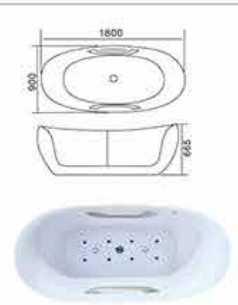

SIZE: 1700x850x650mm - 38.895.000đ

NS-5039

Bồn tắm Massage (không bao gồm vòi bồn)
Massage Bathtub (without bath mixer)

SIZE: 1500x750x600mm - 34.560.000đ
1600x800x600mm - 34.995.000đ
1700x750x600mm - 36.300.000đ

NS-5072

Bồn tắm Massage (không bao gồm vòi bồn)
Massage bathtub (without bath mixer)

SIZE: 1300x750x680mm - 45.870.000đ
1400x750x680mm - 45.870.000đ
1500x750x680mm - 47.595.000đ
1600x750x680mm - 47.595.000đ
1700x750x680mm - 48.885.000đ

NS-5025

Bồn tắm Massage (không bao gồm vòi bồn)
Massage Bathtub (without bath mixer)

SIZE: 1600x800x665mm - 41.520.000đ
1700x800x665mm - 42.810.000đ
1800x900x665mm - 47.580.000đ

NS-5026

Bồn tắm Massage (không bao gồm vòi bồn)
Massage Bathtub (without bath mixer)